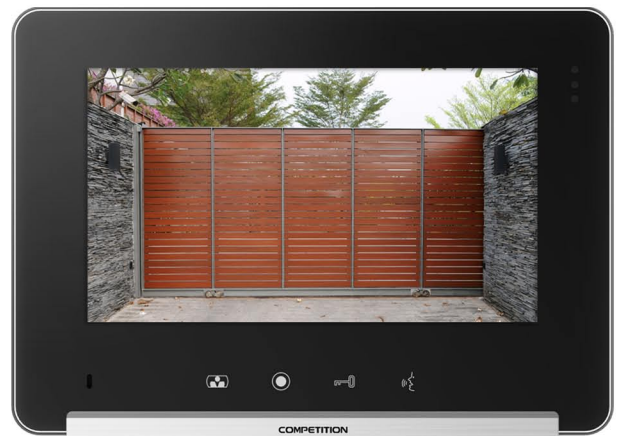

CPT-GATE-B

This discrete gate station is one of AAP's cost effective intercom options, designed for New Zealand's harsh weather conditions. It is perfect for residential premises with the ability to add two gate stations to any one system. Push the bell button for instant communication to the internal monitor or monitors

Dimensions: L130mm x W55mm x D40mm

CPT-MON-8B

This 7" aesthetically pleasing monitor is one of AAP's most popular seller's, with its functional & sleek design. The monitor has a built in picture memory function allowing the user to review visitors or intruders with a time & date stamped image. You can have up to 4 monitors on any one system, offering you the ability to communicate with other internal monitors

Dimensions: W208mm x H150mm x D18mm

WELL-LPV-20-15

All monitors require a 15V power supply. The Meanwell 15V 1.3A switch modepower supply is perfect for this system. It has a IP67 case & 100 - 240VAC input

Dimensions: L116mm x W34mm x D27mm