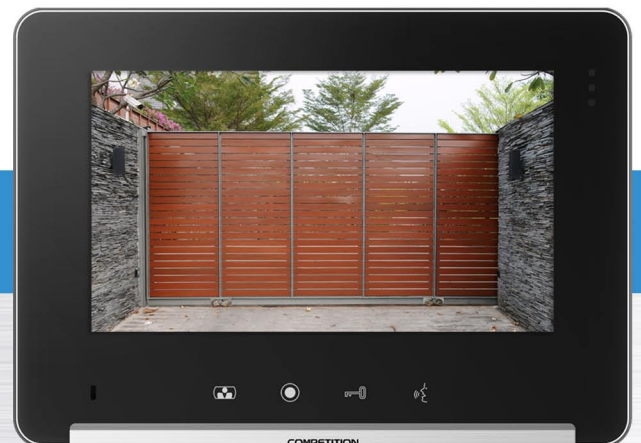

Colour Video Intercom

CPT KIT B8-B

Domestic intercom with monitor
& door gate station

COMPETITION

2 Year Warranty

7" Colour LCD Screen

Capacitive Touch Buttons

Up to 4 Monitors on One System

Up to 2 Gate Stations on One system

CPT KIT B8-B

Contents of Kit:

- 1 x 7" LCD Touch Panel Monitor with Memory Module (Black Edition)
- 1 x Video & Audio Keypad Gate Station (Silver Edition)
- 1 x 15V 1.3A Switch Mode Power Supply in IP67 Case, 100 - 240VAC Input

CPT-GATE-B

This discrete gate station is one of AAP's cost effective intercom options, designed for New Zealand's harsh weather conditions. It is perfect for residential premises with the ability to add two gate stations to any one system. Push the bell button for instant communication to the internal monitor or monitors

Dimensions: L130mm x W55mm x D40mm

CPT-MON-8B

This 7" aesthetically pleasing monitor is one of AAP's most popular seller's, with its functional & sleek design. The monitor has a built in picture memory function allowing the user to review visitors or intruders with a time & date stamped image. You can have up to 4 monitors on any one system, offering you the ability to communicate with other internal monitors